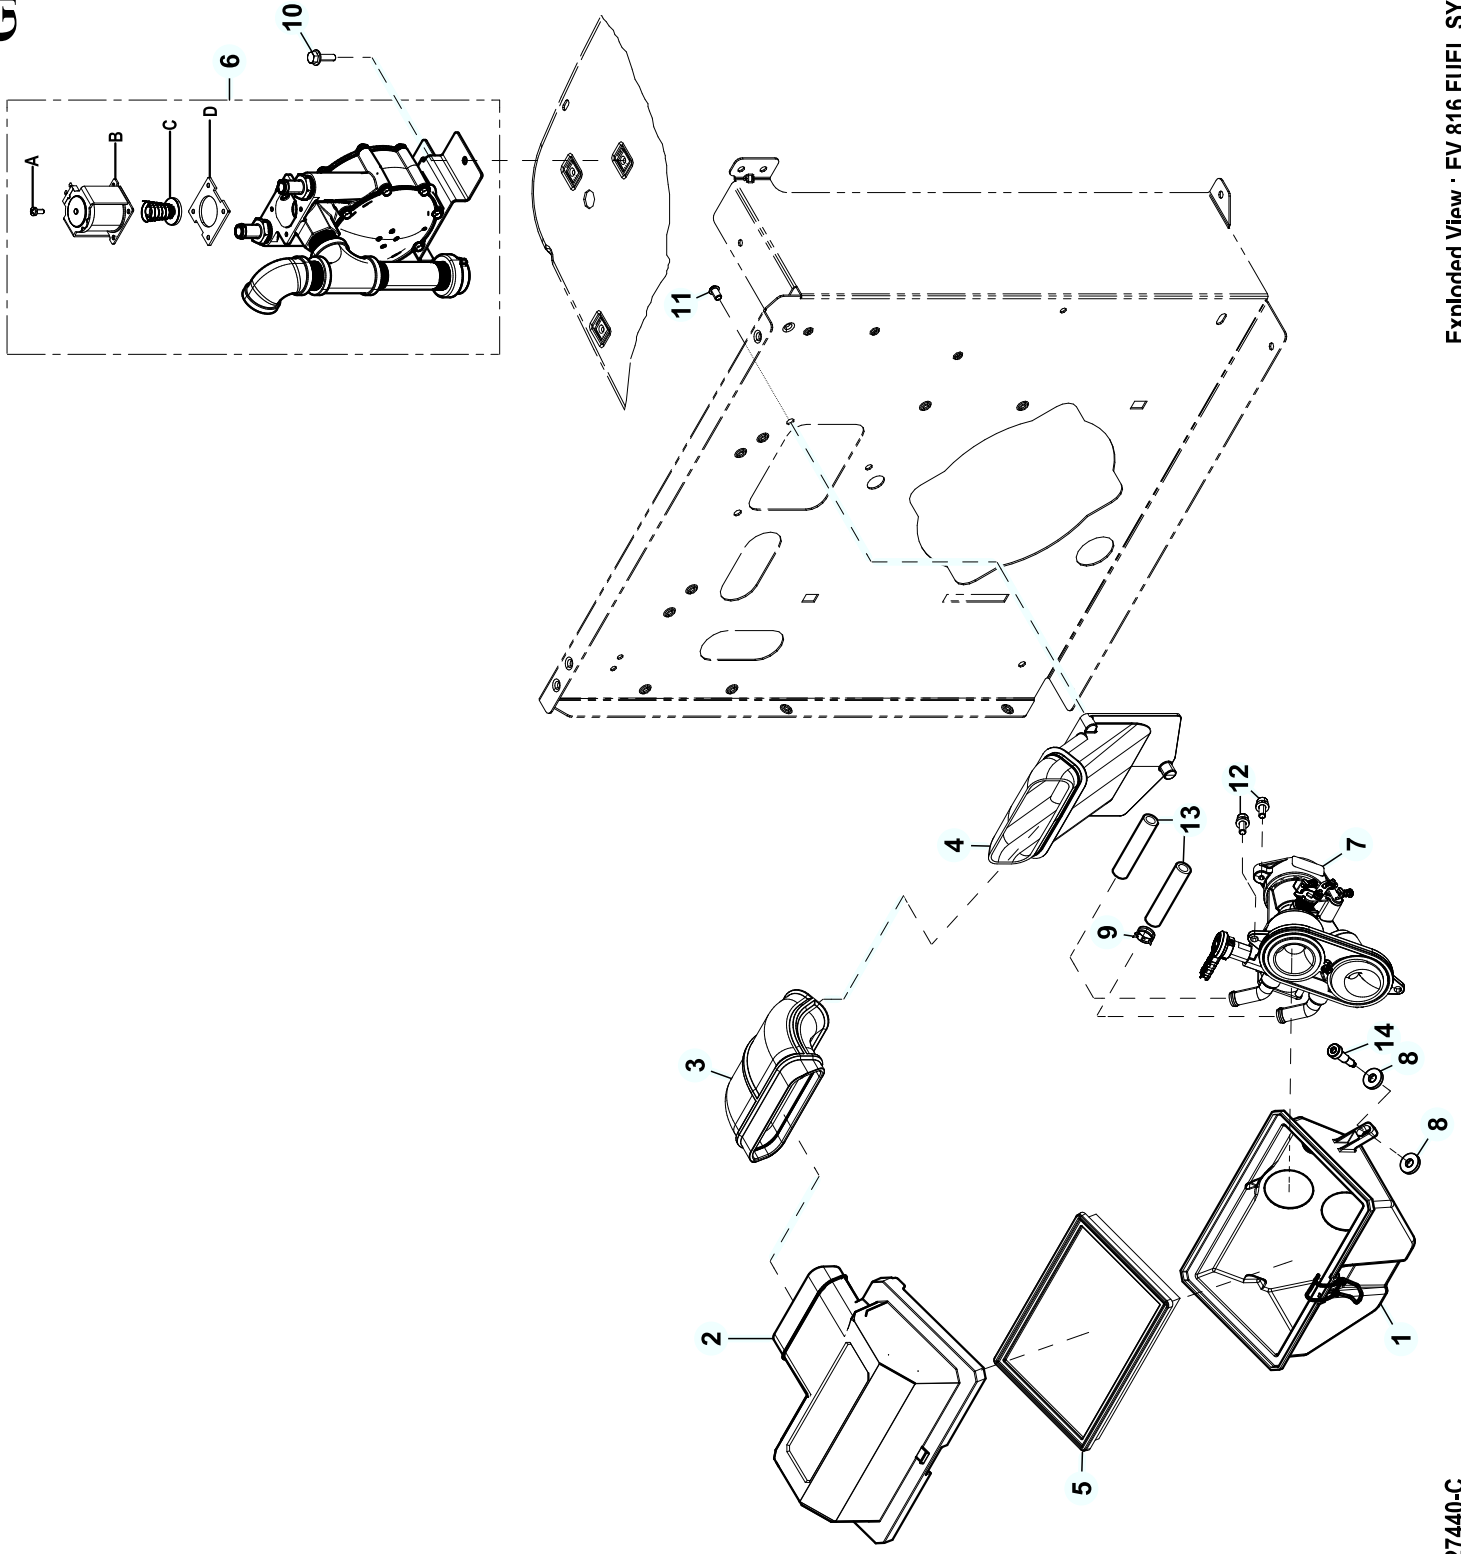

GROUP EV

EXPLODED VIEW: EV 816 FUEL SYSTEM**DRAWING #: 10000025385****GROUP EV**

ITEM	PART#	QTY.	DESCRIPTION
1	10000037074	1	ASSY BASE AIRBOX HSB 2019
2	10000041699	1	COVER AIRBOX HSB 2019 GFORCE (GENERAC)
	10000030479	1	COVER AIRBOX HSB 2019 BLNK (UNBRANDED)
3	0L3734	1	SNORKEL ELBOW TO AIRBOX
4	0J6878	1	SNORKEL ENGINE AIR INTAKE
5	0J8478	1	FILTER ELEMENT 236 X 139 X 37
6	0L6733B	1	ASSY REGULATOR 3/4" INLET
A	0F4795	4	SCREW PPHM M4-0.7 X 10 SEMS
B	0J7137	1	SOLENOID SHUTOFF VALVE
C	0J8315A	1	ASSY SOLEN PLUNGER & SPRING
D	0C4647	1	GASKET SOLENOID
7	10000027421	1	ASSY MIXER 13/16KW HSB 2019
8	0D4417	4	WASHER, RUBBER 1/4" X 1/8" THK
9	048031M	4	CLAMP HOSE BAND .75
10	0C8566	2	SCREW HHFC M6-1.0 X 20 G8.8
11	0G7717	3	SCREW HH HI-LO M6.2X10MM
12	0K0913	4	SCREW SHC M6-1.0 X 16 LG SEMS
13	0K8830B	2	HOSE LP NG 1/2" ID 24" L
14	0K0904	2	SCREW SHLDR (8MM) M6-1.0 X 29